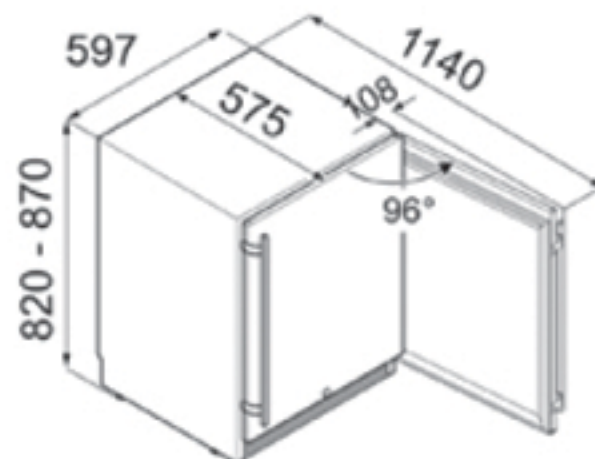

## Liebherr OKes 1750 Outdoor Cooler

Solid stainless steel door for safe food and drink storage

109 Litre capacity

Cooling temperature can be adjusted between +2°C and +14°C

4 Storage shelves plus 2 adjustable door racks